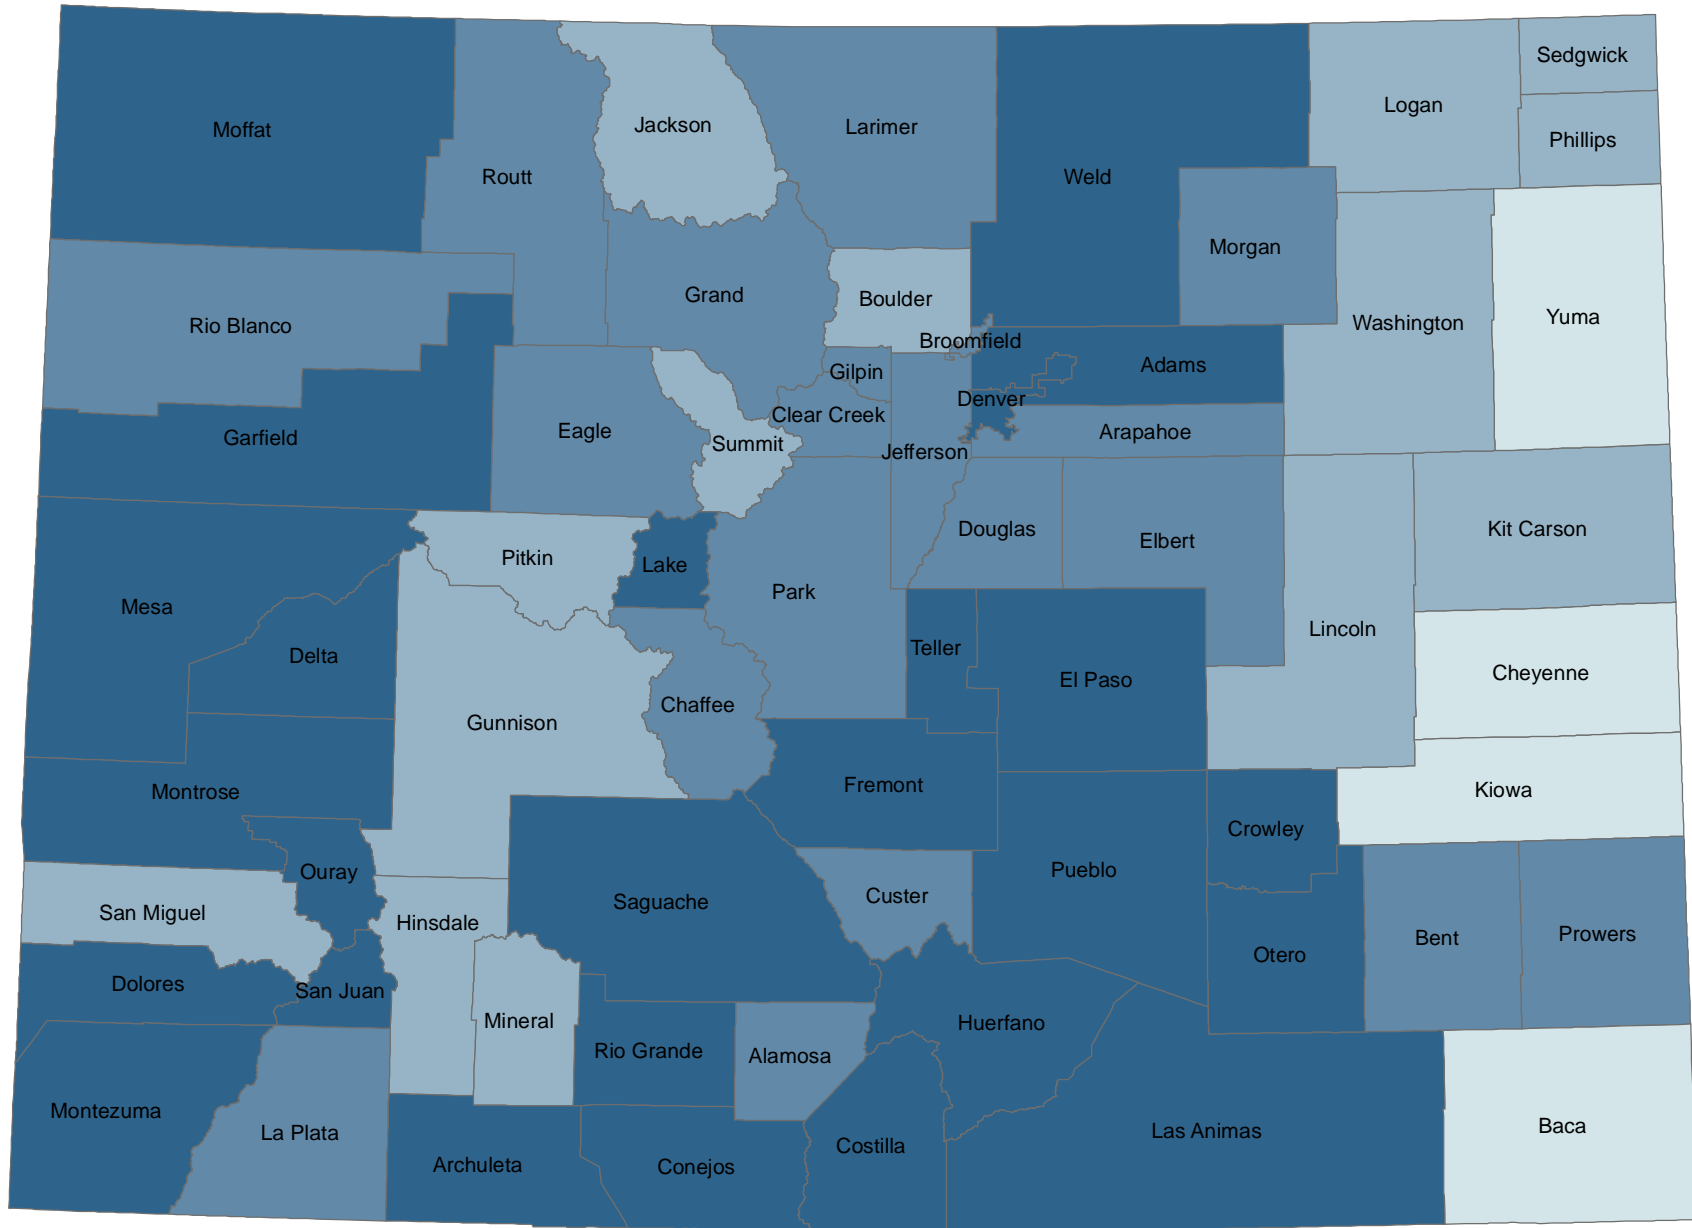

# March 2011 Unemployment Rates, not seasonally adjusted

Source: Colorado Department of Labor and Employment  
Labor Market Information