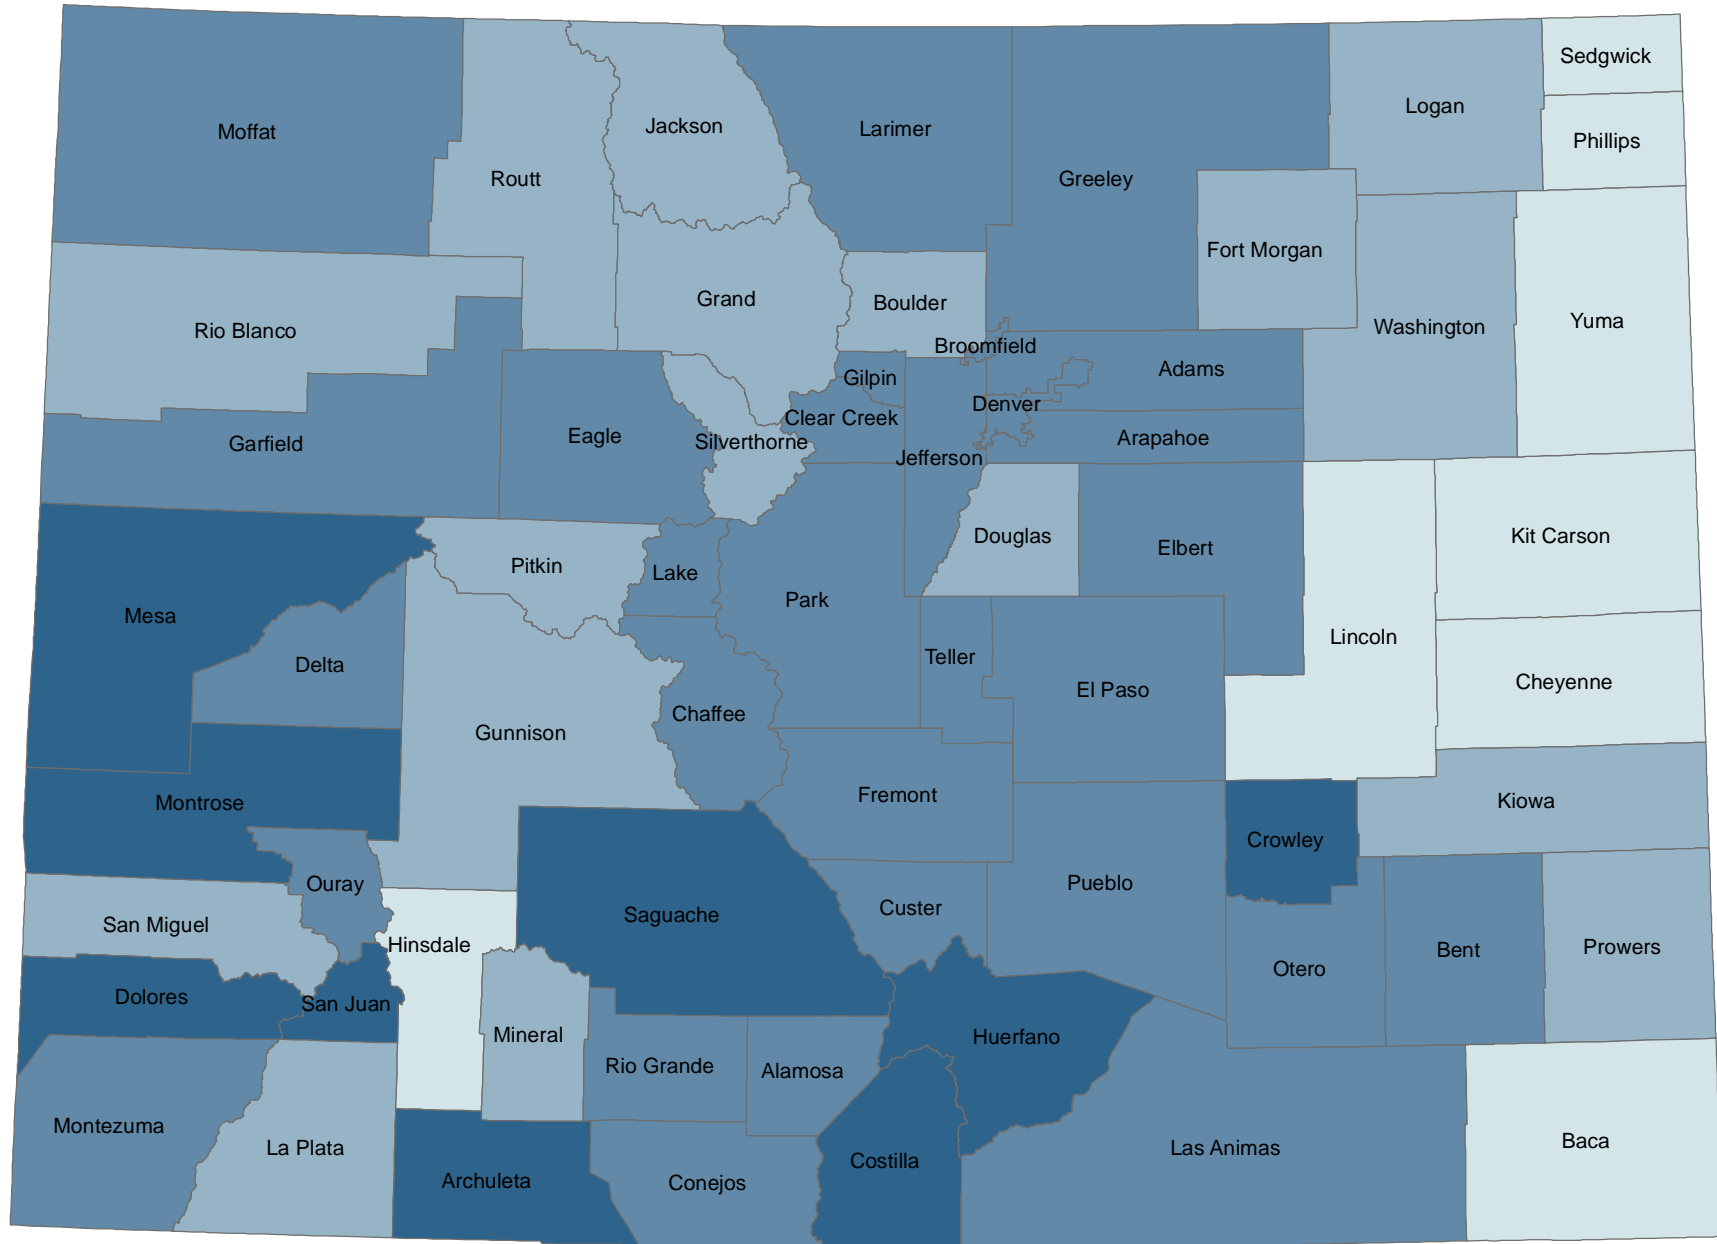

January 2010 Unemployment Rates, not seasonally adjusted

Source: Colorado Department of Labor and Employment
Labor Market Information